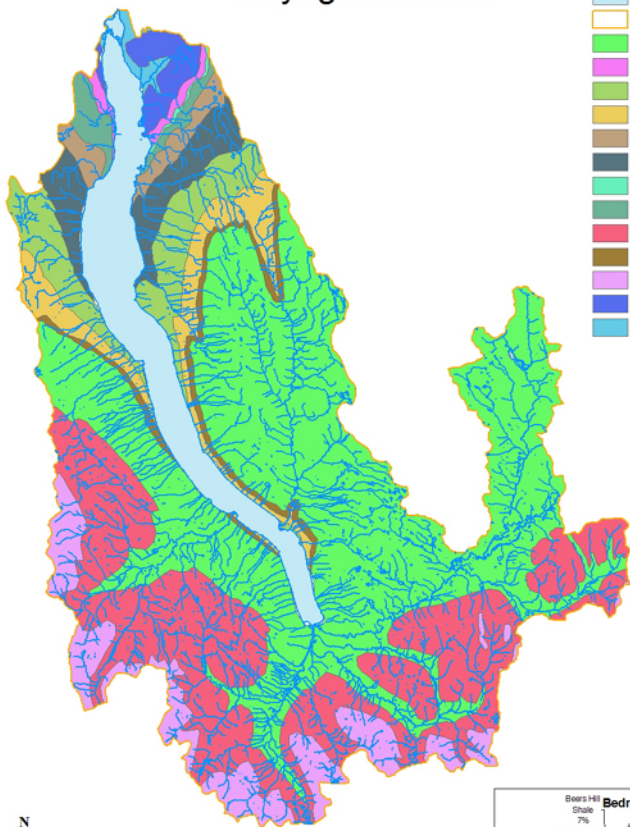

Cayuga Bedrock

Legend

-  Streams
-  Lakes
-  Watershed
-  West River Shale
-  Port Ewen Fm
-  Ludlowville Fm
-  Moscow Fm
-  Marcellus Fm
-  Skaneateles Fm
-  Oriskany Sandstone
-  Onondaga Limestone
-  Cashaqua Shale
-  Tully Limestone
-  Beers Hill Shale
-  Akron Dolomite
-  Syracuse Fm

0 5 10 20 km