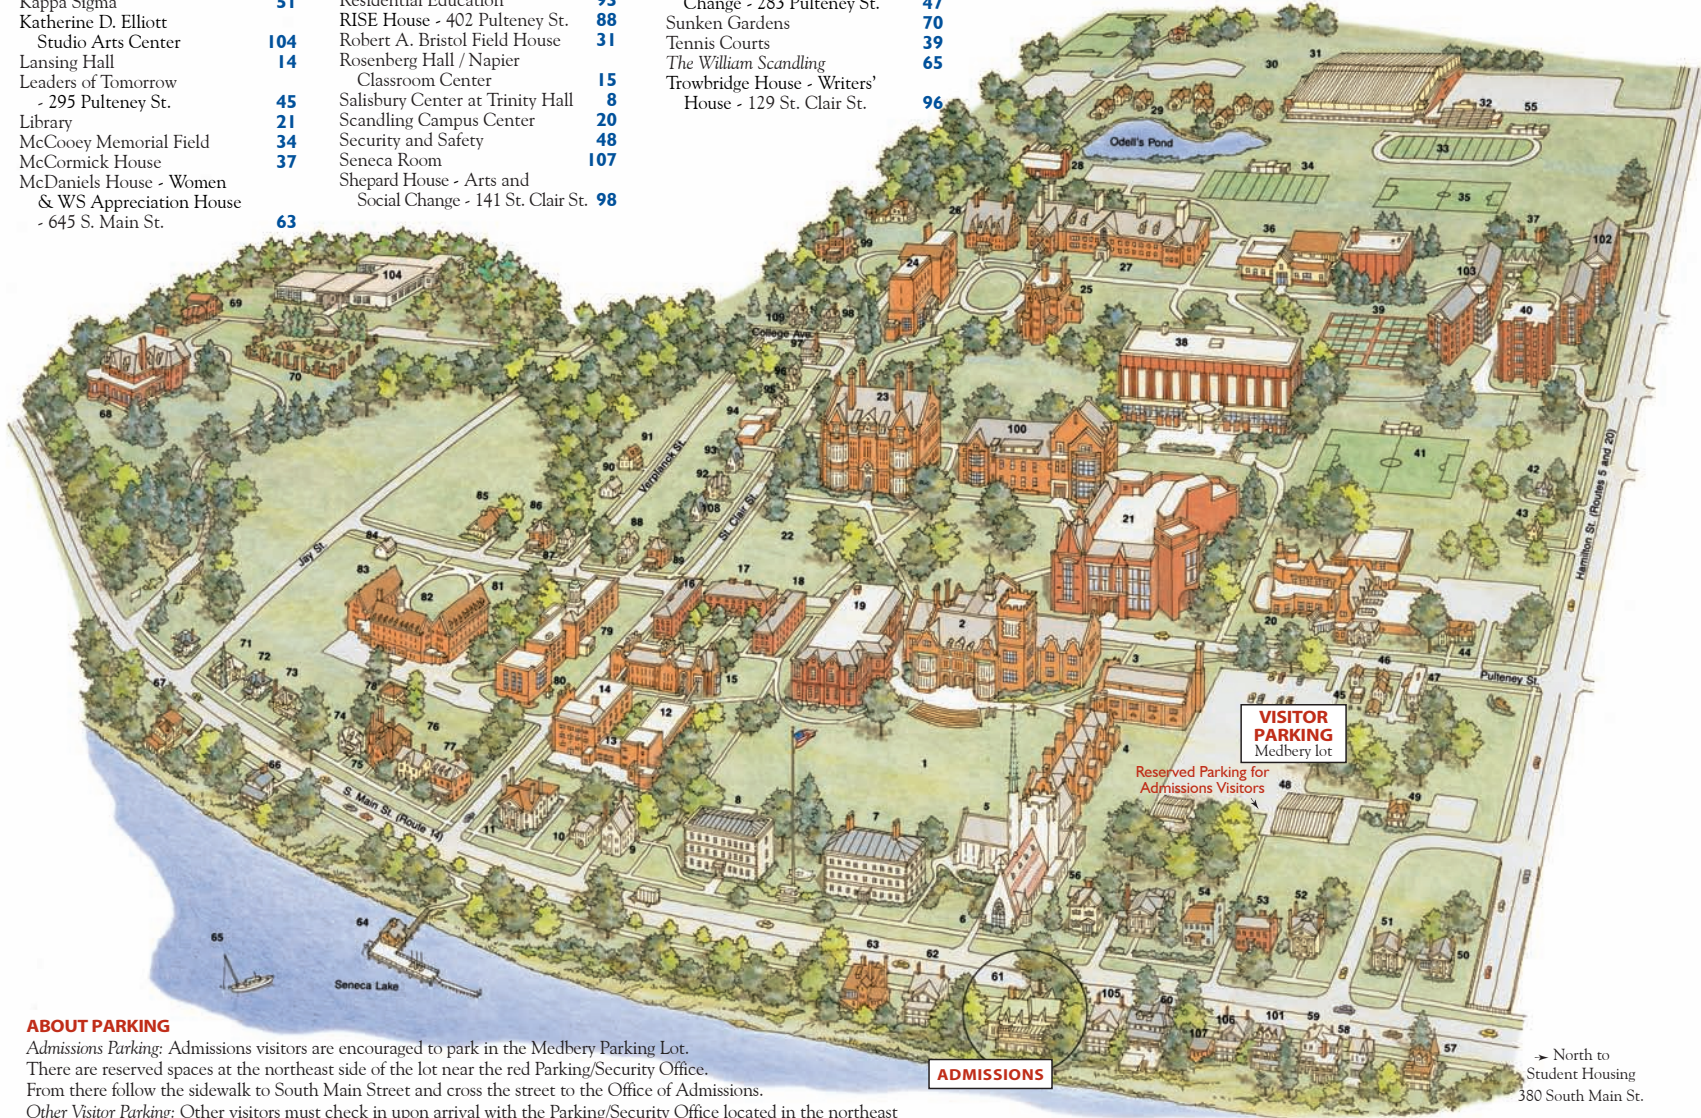

Medbery Hall **4**

Melly Academic Center **21**

Merritt Hall **9**

Miller House **26**

Sustainable Cooking House
- 746 S. Main St. **78**

Phi Sigma Kappa-704 S. Main St. **77**

Potter Hall **83**

President's House **11**

Rees Hall **82**

Residential Education **93**

RISE House - 402 Pulteney St. **88**

Robert A. Bristol Field House **31**

Rosenberg Hall / Napier
Classroom Center **15**

Salisbury Center at Trinity Hall **8**

Scandling Campus Center **20**

Security and Safety **48**

Seneca Room **107**

Shepard House - Arts and
Social Change - 141 St. Clair St. **98**

Sherrill Hall **79**

Sill House / Green Theme House
- 710 S. Main St. **76**

Smith Hall **23**

St. John's Chapel/St. Mark's Tower **6**

Stern Hall **100**

Stewardson - William Smith
Honors House - 780 S. Main St. **71**

Stiles Field **30**

Rees Hall **82**

Stucco House - Athletics for
Change - 283 Pulteney St. **47**

Sunken Gardens **70**

Tennis Courts **39**

The William Scandling
Trowbridge House - Writers'
House - 129 St. Clair St. **96**

Village at Odell's Pond **29**

Warren Hunting Smith Library **21**

WEOS-FM **43**

William Elliott Varsity House **32**

William Smith Field **35**

William Smith Green **22**

Williams Hall **3**

Winn-Seeley Gymnasium **36**

Zappler House **58**

121 Hamilton St. **42**

400 Pulteney St. **89**

408 Pulteney St. **87**

420 Pulteney St. **85**

451 Pulteney St. **84**

121 St. Clair St. **95**

623 S. Main St. **105**

15 Verplanck St. **90**

25 Verplanck St. **91**

ABOUT PARKING

Admissions Parking: Admissions visitors are encouraged to park in the Medbery Parking Lot.

There are reserved spaces at the northeast side of the lot near the red Parking/Security Office.

From there follow the sidewalk to South Main Street and cross the street to the Office of Admissions.

Other Visitor Parking: Other visitors must check in upon arrival with the Parking/Security Office located in the northeast corner of Medbery Parking Lot.

ADMISSIONS

→ North to
Student Housing
380 South Main St.

Illustration by Mark Patrizio