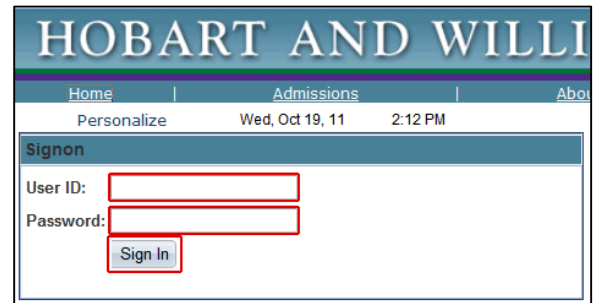

3. Click **Self Service**