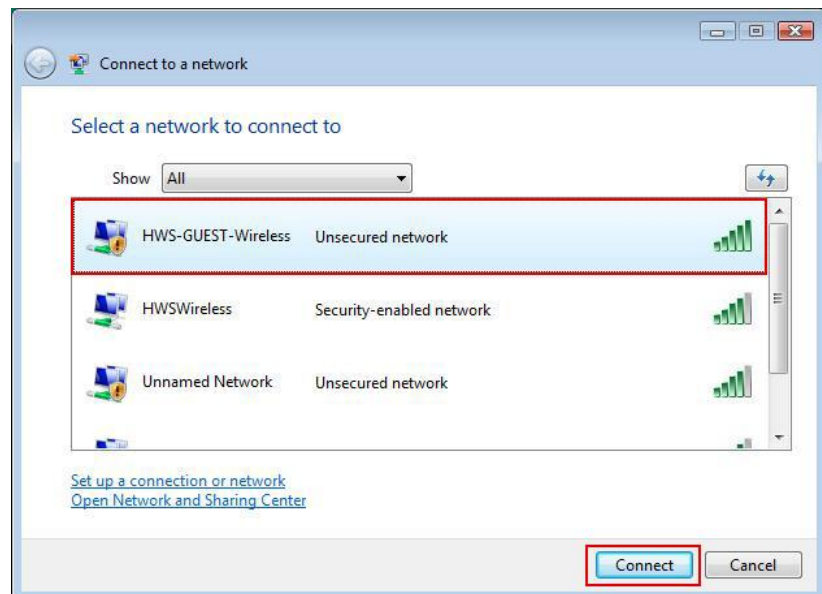

## To connect to HWS-Guest-Wireless on campus:

1. In the system tray, double-click the **wireless connection icon**

2. On the window that appears, click **Connect to a Network**

3. From the list, select **HWS-Guest-Wireless**
4. Click **Connect**