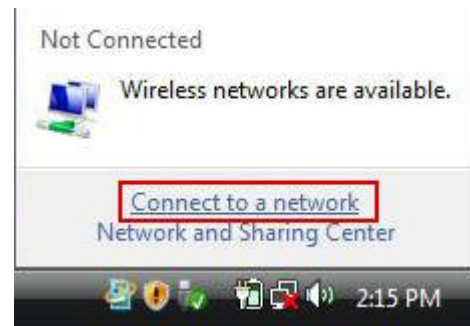

# Connecting to HWS-Guest-Wireless on Campus Windows Vista

8/17/2007

## To connect to HWS-Guest-Wireless on campus:

1. In the system tray, double-click the **wireless connection icon**

2. On the window that appears, click **Connect to a Network**

3. From the list, select **HWS-Guest-Wireless**
4. Click **Connect**