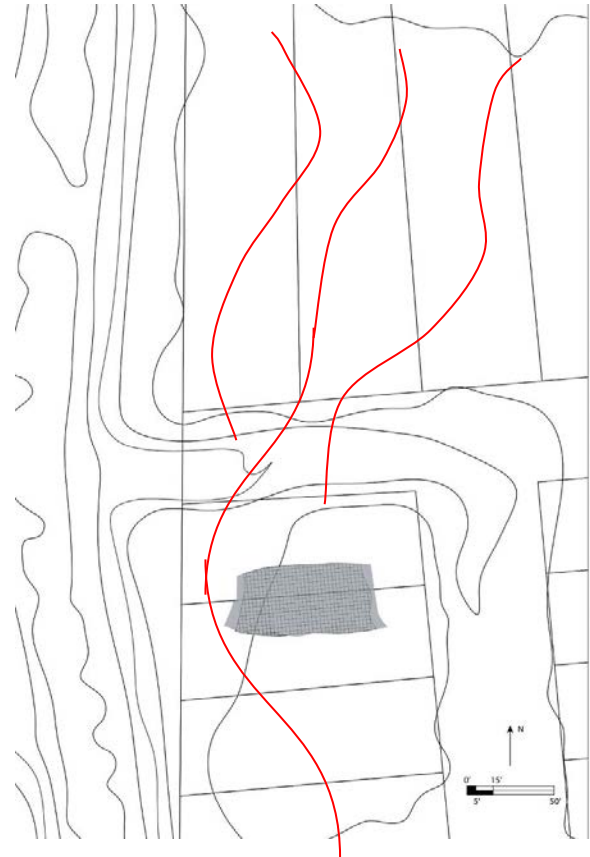

Wayfinding + Community Resources