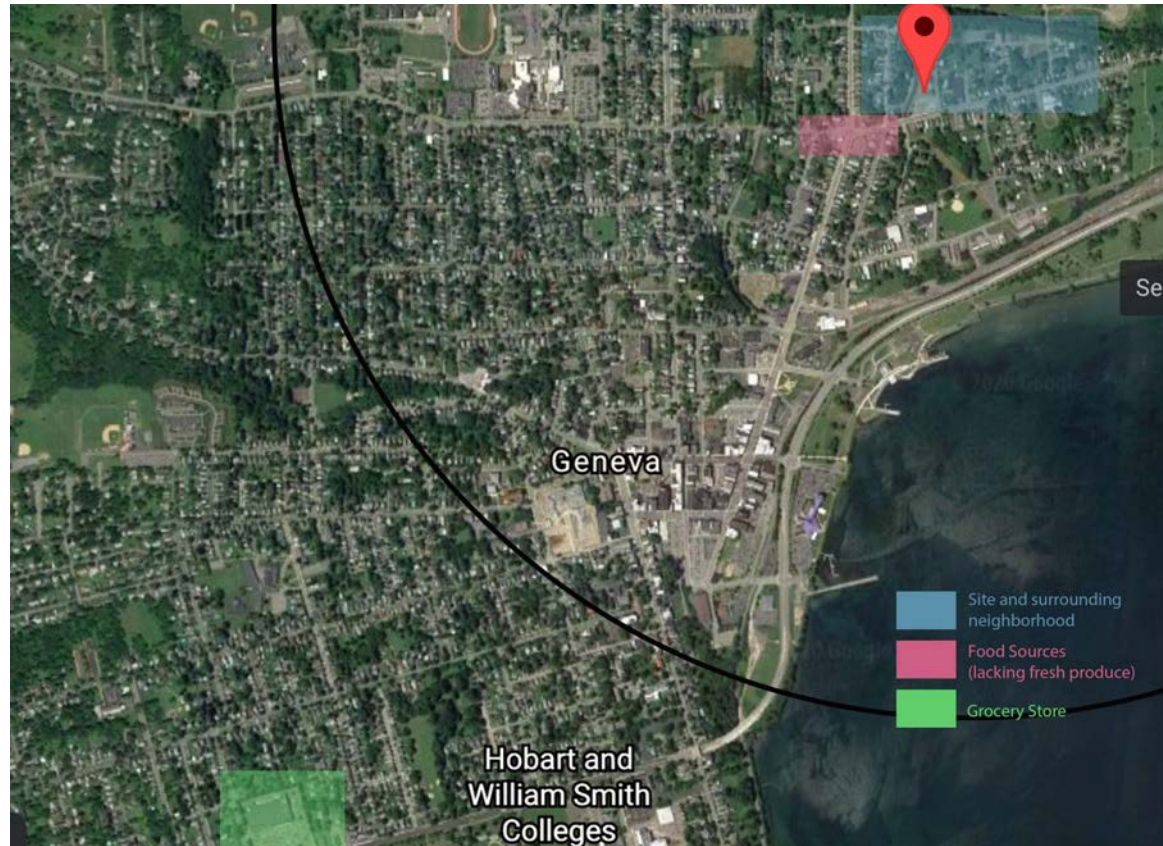

Crystal Street Garden Development

Camille McGriff & Caroline Pustay
ARCS 300: Final Review
11 December 2020

Crystal St. Public Garden

Site Analysis

AM Shadows

PM Shadows

Repeating Arch Shape throughout site.
Organic (green) vs Manmade (red)

Slope of Land leading into Marsh
Creek

Regenerative Neighborhood Development

Site Map

Proposed Garden Beds

Rain Garden

Proposed Structures

New Cisterns

Existing Raised Beds

Property line

N

0' 15' 30' 50'

Proposed Project Phasing

PHASE 1

PHASE 2

PHASE 3

Sweet Water Foundation / Emmanuel Pratt