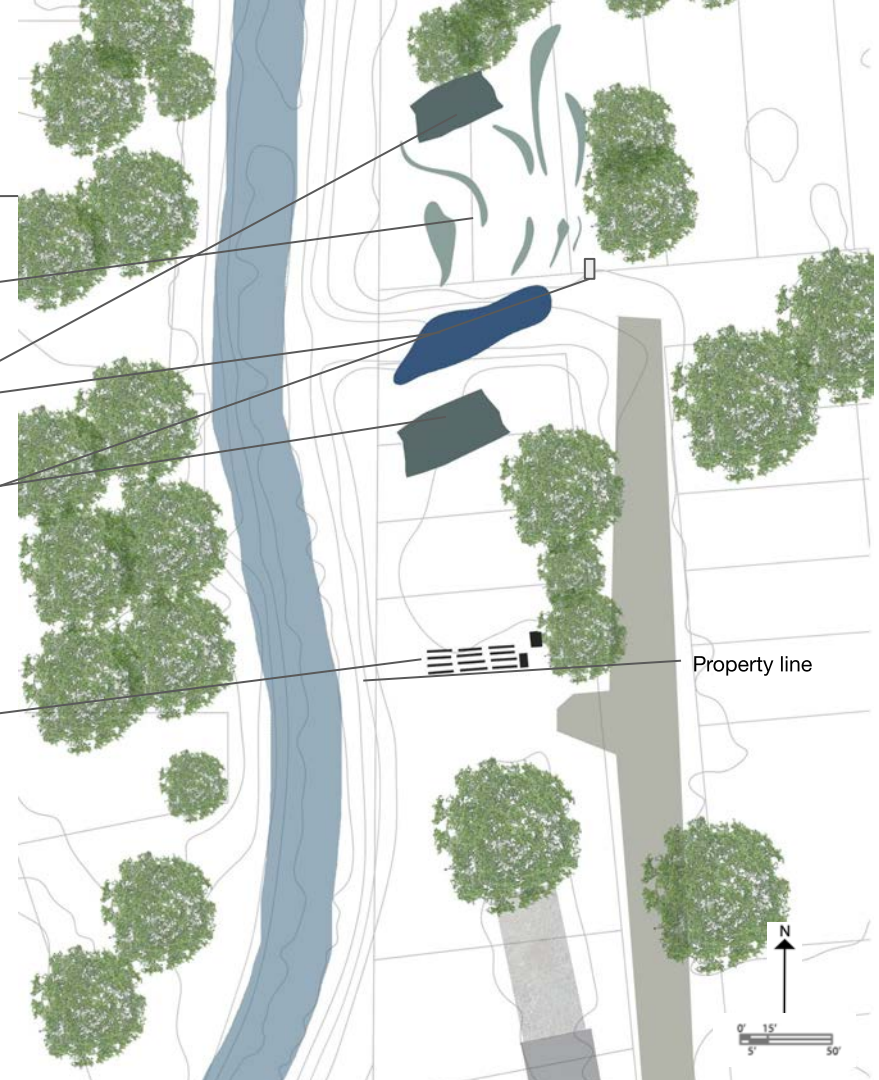

Slope of Land leading into Marsh
Creek

Regenerative Neighborhood Development

Site Map

Proposed Garden Beds

Rain Garden

Proposed Structures

New Cisterns

Existing Raised Beds

Property line

N

0' 15' 30' 50'

Proposed Project Phasing

PHASE 1

PHASE 2

PHASE 3

Sweet Water Foundation / Emmanuel Pratt

Sculpture Garden/ Carlo Scarpa

Precedents

Picturesque Garden Plan

The Exchange / Oyler Wu Collaborative

Process: The Pavilion

Preliminary render

Plan

Elevation

Side view

Pavilion Process

Light & Shadows in the pavilion

Drafting possible uses

Diagrams

- movement
- phasing
- light
- labelling plots

Working through latticework possibilities

Concrete & steel rebar structure inspired by Carlo Scarpa