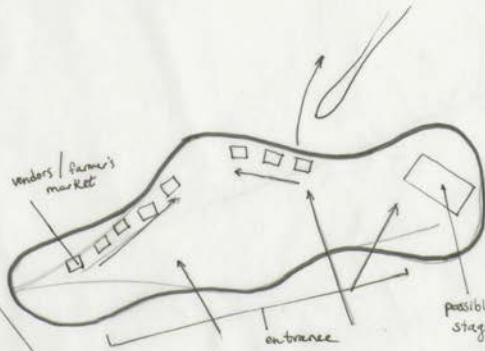

Slope of Land leading into Marsh
Creek

Regenerative Neighborhood Development

Site Map

Proposed Garden Beds

Rain Garden

Proposed Structures

New Cisterns

Existing Raised Beds

Sculpture Garden/ Carlo Scarpa

Precedents

Picturesque Garden Plan

The Exchange / Oyler Wu Collaborative

Process: The Pavilion

Preliminary render

Plan

Elevation

Side view

Pavilion Process

Light & Shadows in the pavilion

Drafting possible uses

Diagrams

- movement
- phasing
- light
- labelling plots

Working through latticework possibilities

Concrete & steel rebar structure inspired by Carlo Scarpa

The Sapalta Plum Narrative

Landscape Design Process

Extrusion of Beds From Structure.
Low/Medium/High Plantings

Abstracting a Plum Tree Root System

Further abstraction and introduction of revised structures