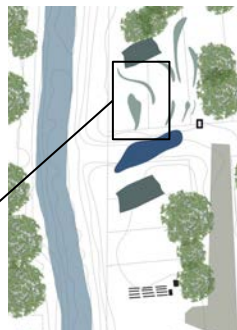

Side view

Pavilion Process

Light & Shadows in the pavilion

Drafting possible uses

Diagrams

- movement
- phasing
- light
- labelling plots

Working through latticework possibilities

Concrete & steel rebar structure inspired by Carlo Scarpa

The Sapalta Plum Narrative

Landscape Design Process

Extrusion of Beds From Structure.
Low/Medium/High Plantings

Abstracting a Plum Tree Root System

Further abstraction and introduction of revised structures

Interaction of light

Winter functionality

Foliage on structure

Plan

Front elevation

Side elevation

Perspective section

Rain Garden

Short Height Crops (6"-18")

Medium Height Crops (12"-24")

Silhouette of plant height in beds

Tall Plant Height on Site

- Northern Prairie Dropseed
- Okra
- Big Bluestem Grass
- Peas
- Beans
- Stanley Prune Plum Tree