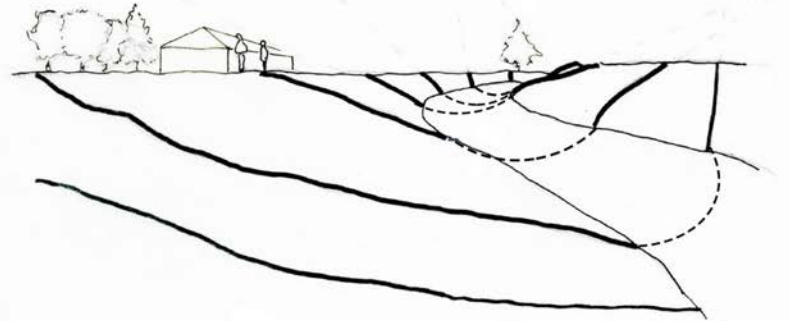

Crystal Street Garden Development

Camille McGriff & Caroline Pustay
ARCS 300: Final Review
11 December 2020

Crystal St. Public Garden

Site Analysis

AM Shadows

PM Shadows

Repeating Arch Shape throughout site.
Organic (green) vs Manmade (red)

Slope of Land leading into Marsh
Creek

Regenerative Neighborhood Development

Site Map

Proposed Garden Beds

Rain Garden

Proposed Structures

New Cisterns

Existing Raised Beds

The Sapalta Plum Narrative

Landscape Design Process

Extrusion of Beds From Structure.
Low/Medium/High Plantings

Abstracting a Plum Tree Root System

Further abstraction and introduction of revised structures

Interaction of light

Winter functionality

Foliage on structure

Plan

Front elevation

Side elevation

Perspective section

Rain Garden