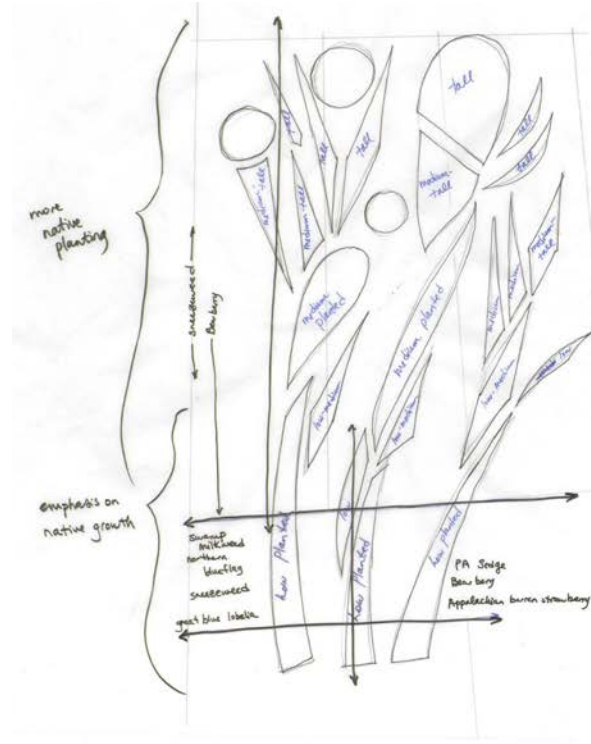

Slope of Land leading into Marsh
Creek

Regenerative Neighborhood Development

Site Map

Proposed Garden Beds

Rain Garden

Proposed Structures

New Cisterns

Existing Raised Beds

Side view

Pavilion Process

Light & Shadows in the pavilion

Drafting possible uses

Diagrams

- movement
- phasing
- light
- labelling plots

Working through latticework possibilities

Concrete & steel rebar structure inspired by Carlo Scarpa

The Sapalta Plum Narrative

Landscape Design Process

Extrusion of Beds From Structure.
Low/Medium/High Plantings

Abstracting a Plum Tree Root System

Further abstraction and introduction of revised structures

Interaction of light

Winter functionality

Foliage on structure

Plan

Front elevation

Side elevation

Perspective section

Rain Garden