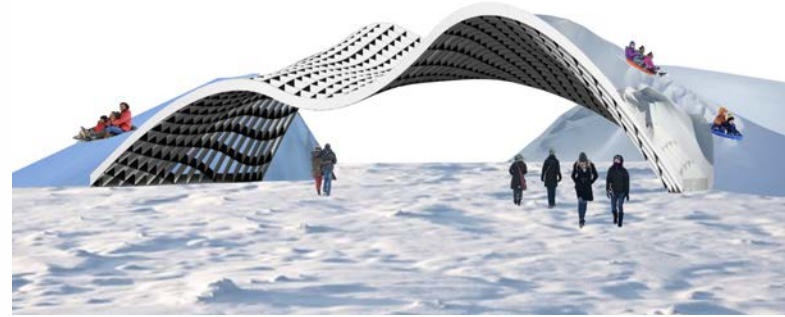

Side view

Pavilion Process

Light & Shadows in the pavilion

Drafting possible uses

Diagrams

- movement
- phasing
- light
- labelling plots

Working through latticework possibilities

Concrete & steel rebar structure inspired by Carlo Scarpa

The Sapalta Plum Narrative

Landscape Design Process

Extrusion of Beds From Structure.
Low/Medium/High Plantings

Abstracting a Plum Tree Root System

Further abstraction and introduction of revised structures

Interaction of light

Winter functionality

Foliage on structure

Plan

Front elevation

Side elevation

Perspective section

Rain Garden