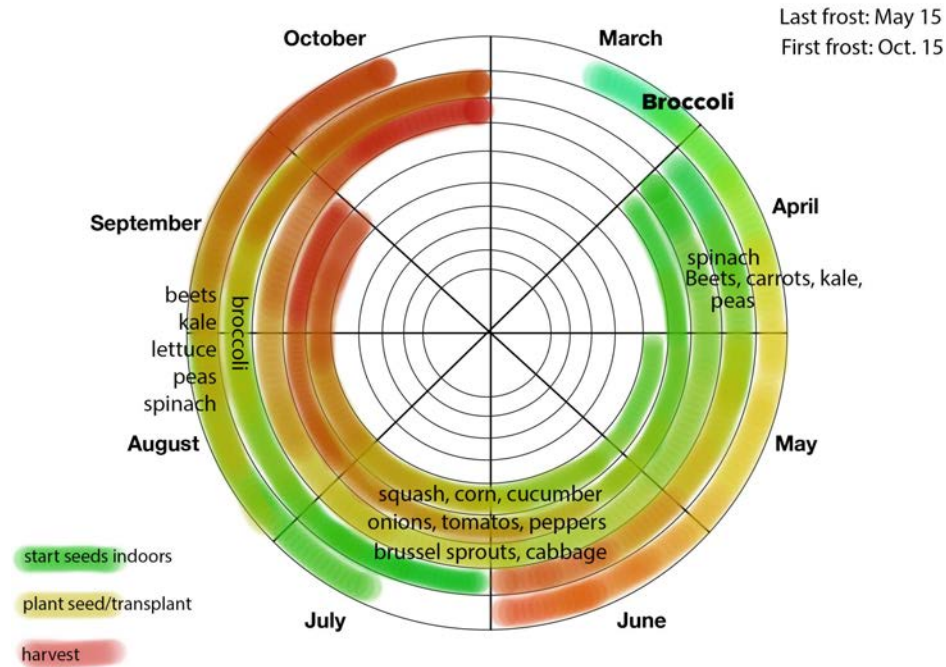

Wayfinding + Community Resources

Planting diagram for zone 5 (Geneva, NY)