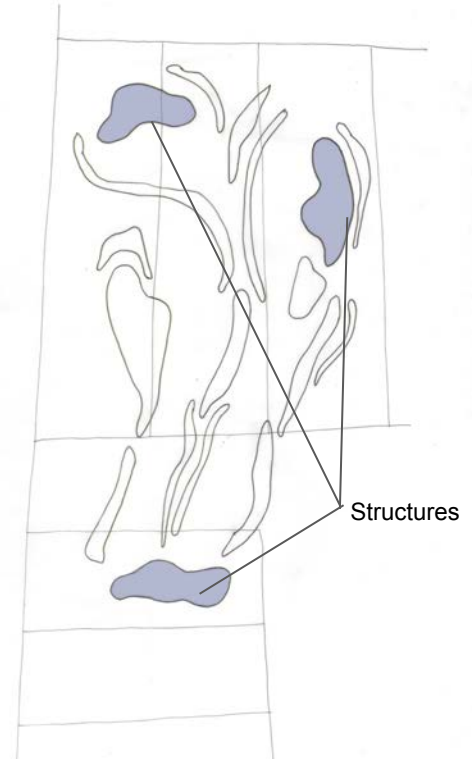

Side view

Pavilion Process

Light & Shadows in the pavilion

Drafting possible uses

Diagrams

- movement
- phasing
- light
- labelling plots

Working through latticework possibilities

Concrete & steel rebar structure inspired by Carlo Scarpa

The Sapalta Plum Narrative

Landscape Design Process

Extrusion of Beds From Structure.
Low/Medium/High Plantings

Abstracting a Plum Tree Root System

Further abstraction and introduction of revised structures

Interaction of light

Winter functionality

Foliage on structure

Plan

Front elevation

Side elevation

Perspective section

Rain Garden

Short Height Crops (6"-18")

Medium Height Crops (12"-24")

Silhouette of plant height in beds

Tall Plant Height on Site

- Northern Prairie Dropseed
- Okra
- Big Bluestem Grass
- Peas
- Beans
- Stanley Prune Plum Tree