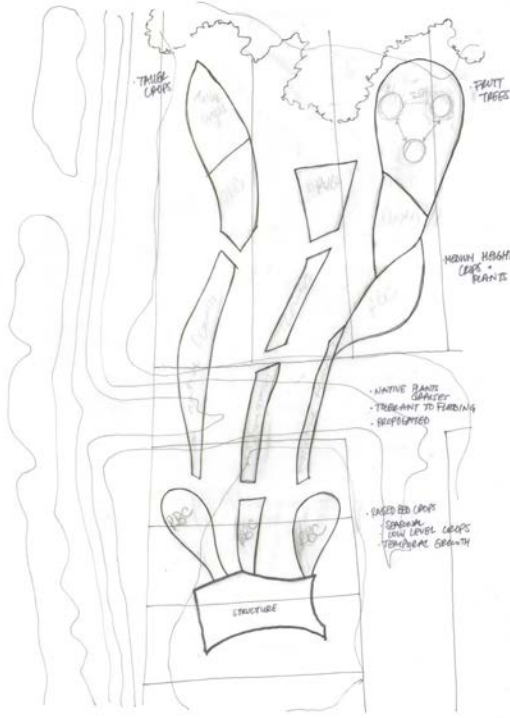

Sculpture Garden/ Carlo Scarpa

Precedents

Picturesque Garden Plan

The Exchange / Oyler Wu Collaborative

Process: The Pavilion

Preliminary render

Plan

Elevation

Side view

Pavilion Process

Light & Shadows in the pavilion

Drafting possible uses

Diagrams

- movement
- phasing
- light
- labelling plots

Working through latticework possibilities

Concrete & steel rebar structure inspired by Carlo Scarpa

The Sapalta Plum Narrative

Landscape Design Process

Extrusion of Beds From Structure.
Low/Medium/High Plantings

Abstracting a Plum Tree Root System

Further abstraction and introduction of revised structures

Interaction of light

Winter functionality

Foliage on structure

Plan

Front elevation

Side elevation

Perspective section

Rain Garden