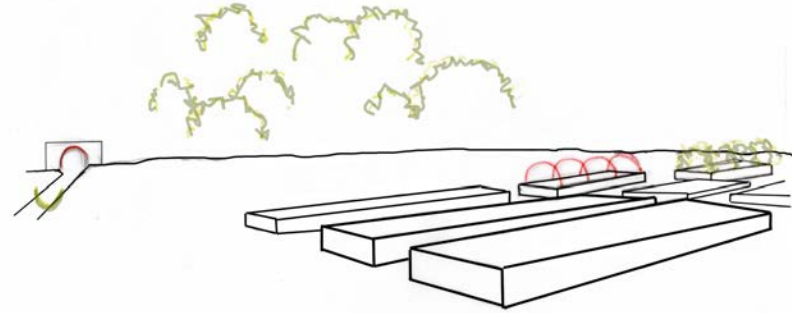

Crystal Street Garden Development

Camille McGriff & Caroline Pustay
ARCS 300: Final Review
11 December 2020

Crystal St. Public Garden

Site Analysis

AM Shadows

PM Shadows

Repeating Arch Shape throughout site.
Organic (green) vs Manmade (red)

Slope of Land leading into Marsh
Creek

Regenerative Neighborhood Development

Site Map

Proposed Garden Beds

Rain Garden

Proposed Structures

New Cisterns

Existing Raised Beds

Side view

Pavilion Process

Light & Shadows in the pavilion

Drafting possible uses

Diagrams

- movement
- phasing
- light
- labelling plots

Working through latticework possibilities

Concrete & steel rebar structure inspired by Carlo Scarpa

The Sapalta Plum Narrative

Landscape Design Process

Extrusion of Beds From Structure.
Low/Medium/High Plantings

Abstracting a Plum Tree Root System

Further abstraction and introduction of revised structures