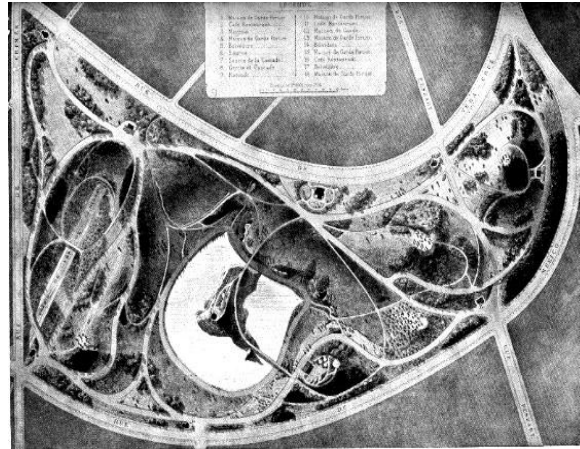

Slope of Land leading into Marsh
Creek

Regenerative Neighborhood Development

Site Map

Proposed Garden Beds

Rain Garden

Proposed Structures

New Cisterns

Existing Raised Beds

Property line

N

0' 15' 30' 50'

Proposed Project Phasing

PHASE 1

PHASE 2

PHASE 3

Sweet Water Foundation / Emmanuel Pratt

Sculpture Garden/ Carlo Scarpa

Precedents

Picturesque Garden Plan

The Exchange / Oyler Wu Collaborative

Process: The Pavilion

Preliminary render

Plan

Elevation

Side view

Pavilion Process

Light & Shadows in the pavilion

Drafting possible uses

Diagrams

- movement
- phasing
- light
- labelling plots

Working through latticework possibilities

Concrete & steel rebar structure inspired by Carlo Scarpa