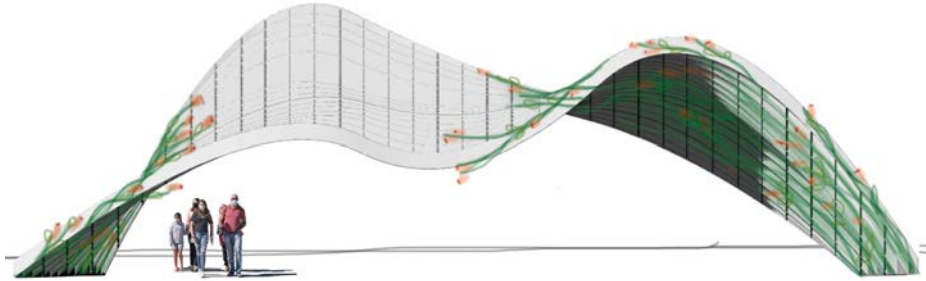

Side view

Pavilion Process

Light & Shadows in the pavilion

Drafting possible uses

Diagrams

- movement
- phasing
- light
- labelling plots

Working through latticework possibilities

Concrete & steel rebar structure inspired by Carlo Scarpa

The Sapalta Plum Narrative

Landscape Design Process

Extrusion of Beds From Structure.
Low/Medium/High Plantings

Abstracting a Plum Tree Root System

Further abstraction and introduction of revised structures

Interaction of light

Winter functionality

Foliage on structure

Plan

Front elevation

Side elevation

Perspective section

Rain Garden