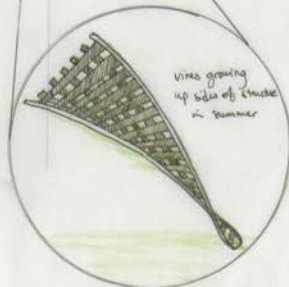

Sculpture Garden/ Carlo Scarpa

Precedents

Picturesque Garden Plan

The Exchange / Oyler Wu Collaborative

Process: The Pavilion

Preliminary render

Plan

Elevation

Side view

Pavilion Process

Light & Shadows in the pavilion

Drafting possible uses

Diagrams

- movement
- phasing
- light
- labelling plots

Working through latticework possibilities

Concrete & steel rebar structure inspired by Carlo Scarpa

The Sapalta Plum Narrative

Landscape Design Process

Extrusion of Beds From Structure.
Low/Medium/High Plantings

Abstracting a Plum Tree Root System

Further abstraction and introduction of revised structures

Interaction of light

Winter functionality

Foliage on structure

Plan

Front elevation

Side elevation

Perspective section

Rain Garden